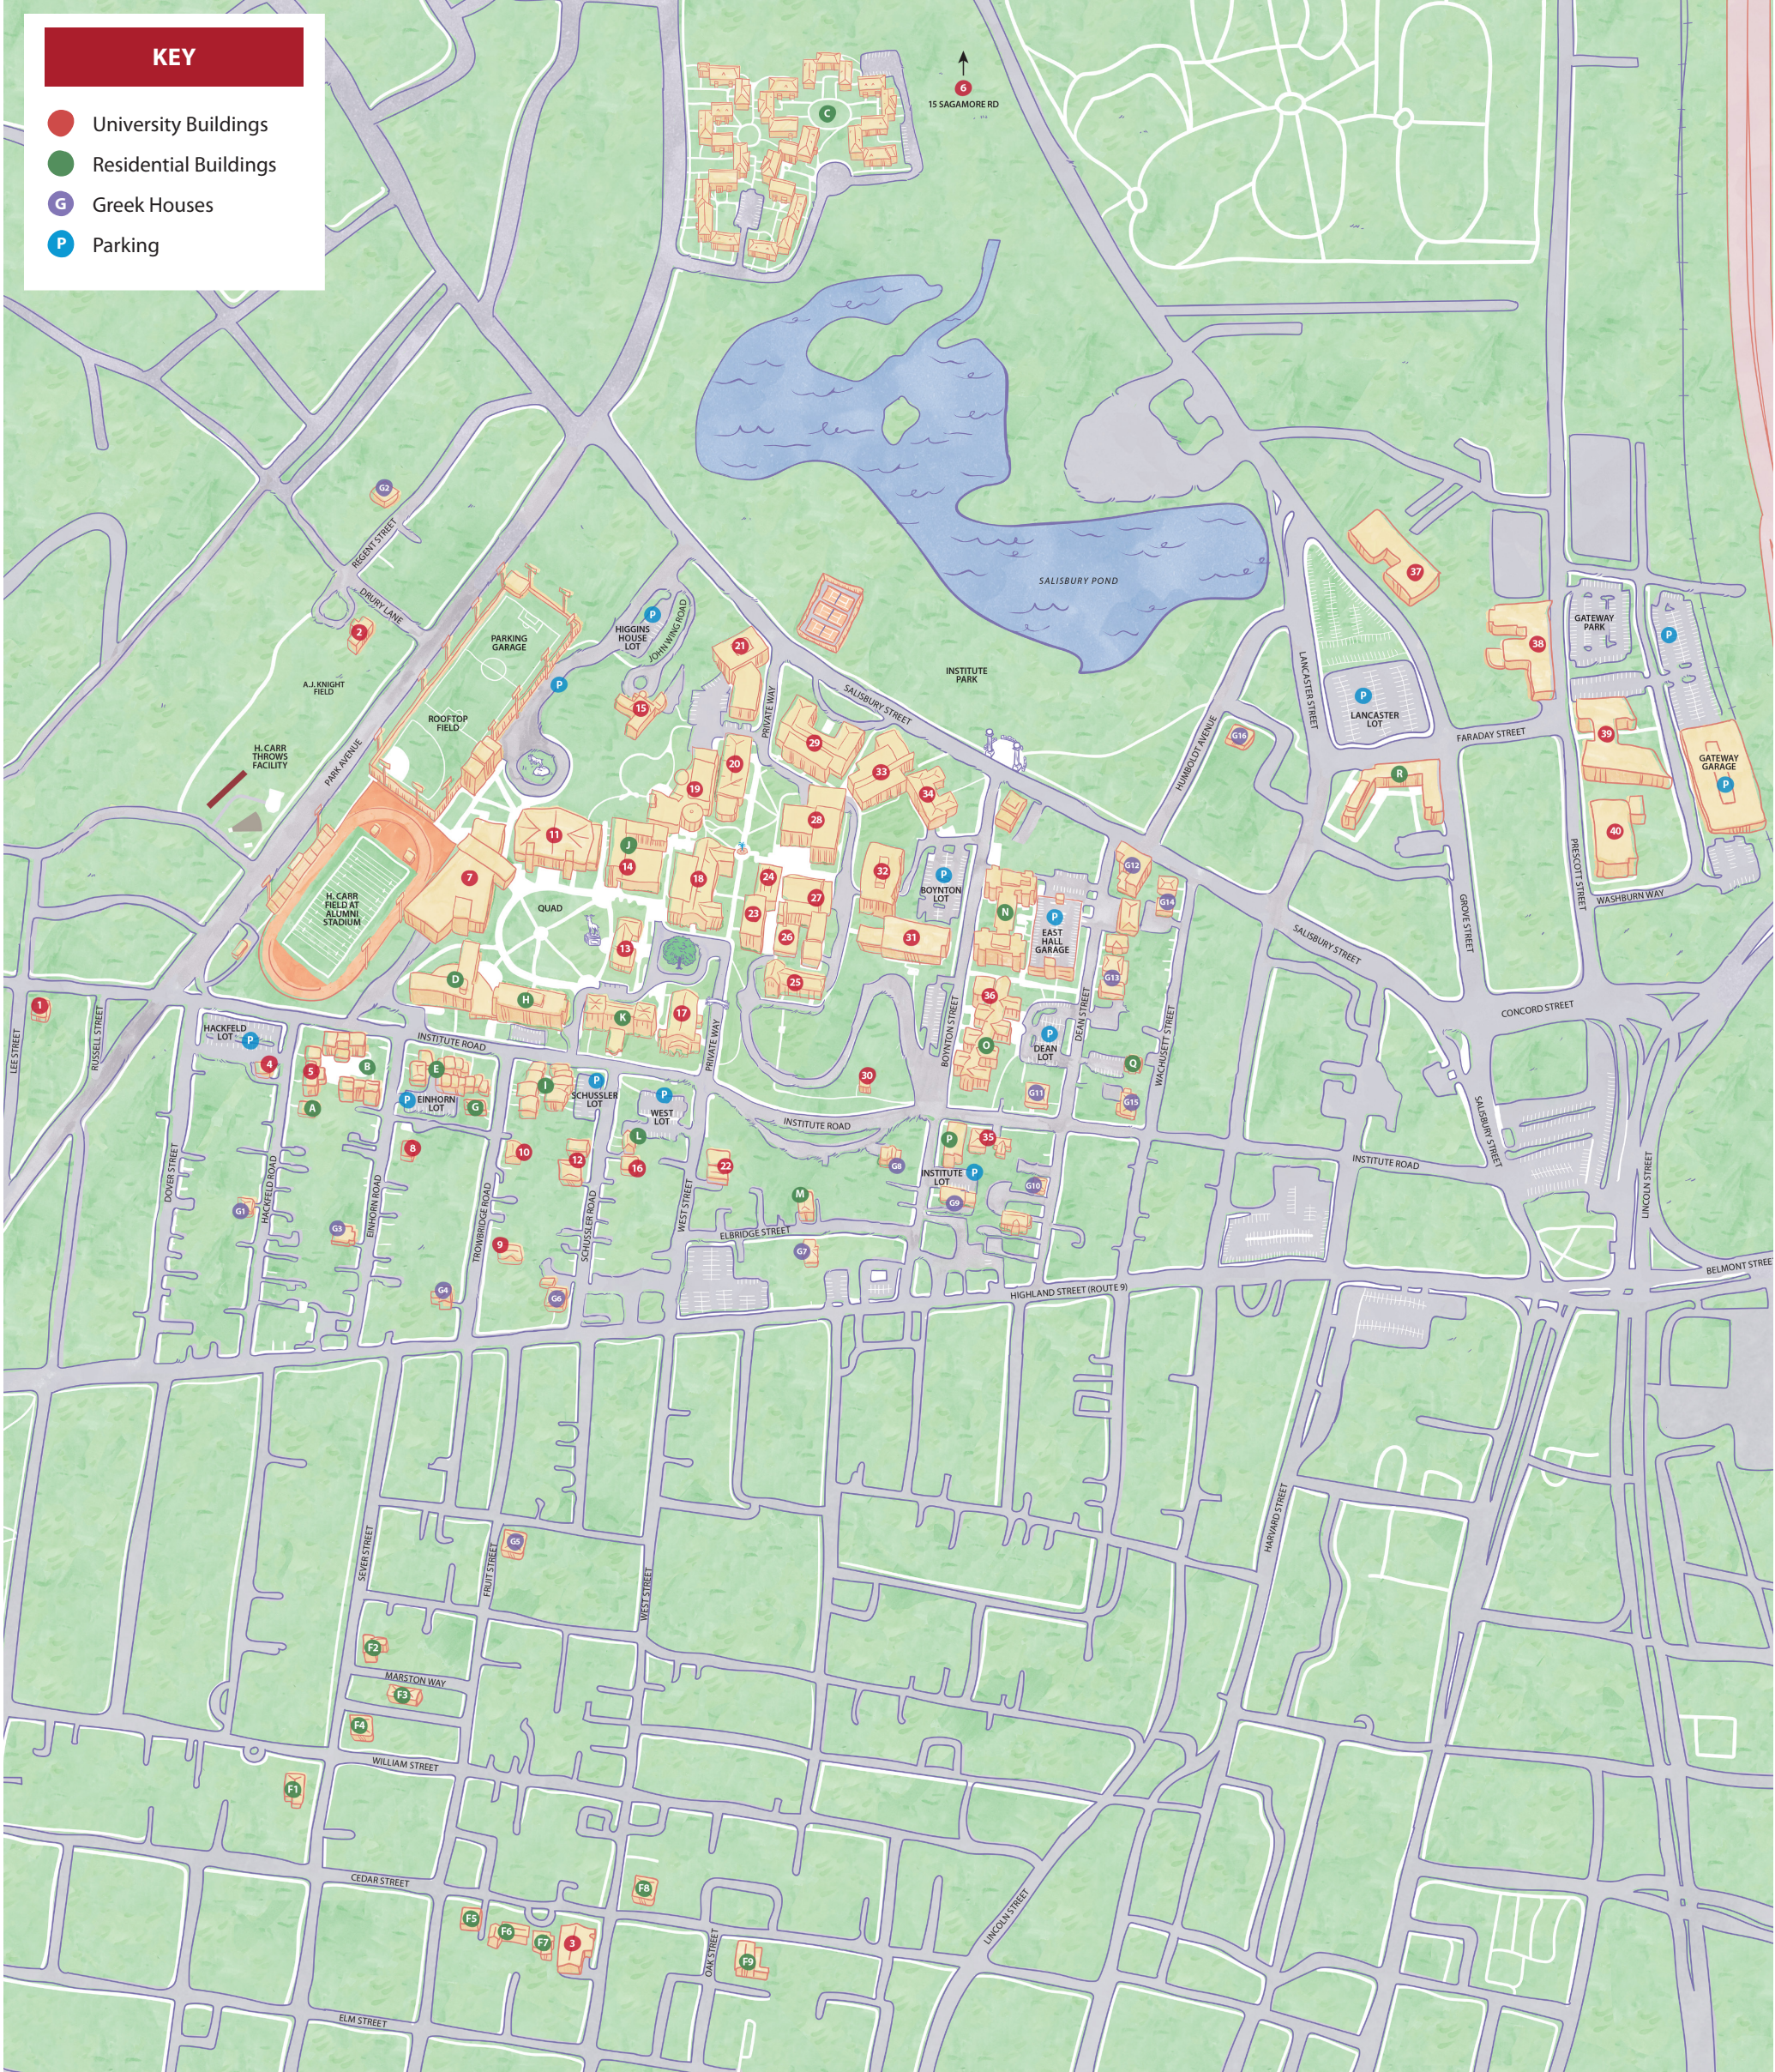

**KEY**

- University Buildings
- Residential Buildings
- G Greek Houses
- P Parking

**UNIVERSITY BUILDINGS**

- 1 37 Lee Street
- 2 1 Drury Lane
- 3 South Village Student Center (44 West St.)
- 4 27 Hackfeld Road
- 5 32 Hackfeld Road
- 6 15 Sagamore Road
- 7 Sports & Recreation Center
- 8 16 Einhorn Road
- 9 20 Trowbridge Road
- 10 28 Trowbridge Road
- 11 Harrington Auditorium
- 12 15-19 Schussler Road
- 13 Bartlett Center
- 14 Innovation Studio

- 15 Higgins House
- 16 20 Schussler Road
- 17 Alden Memorial
- 18 Higgins Laboratories
- 19 Rubin Campus Center
- 20 Olin Hall
- 21 Goddard Hall
- 22 157 West Street
- 23 Stratton Hall
- 24 Project Center
- 25 Boynton Hall
- 26 Power House
- 27 Washburn Shops/Stoddard Laboratories

- 28 Salisbury Laboratories
- 29 Atwater Kent Laboratories
- 30 Skull Tomb
- 31 Unity Hall
- 32 Gordon Library
- 33 Fuller Laboratories
- 34 Kaven Hall
- 35 35/37 Institute Road
- 36 Campus Police
- 37 108 Grove Street
- 38 85 Prescott Street
- 39 60 Prescott Street
- 40 50 Prescott Street